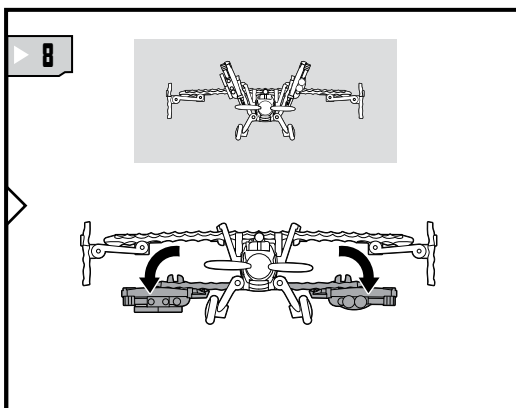

TRANSFORMERS

BLUE MAXIMUS™

LEVEL: 0 1 2 3 4 5
EASY

DECEPTICON®

NOTE: Some parts are made to detach if excessive force is applied and are designed to be reattached if separation occurs. Adult supervision may be necessary for younger children.

AGES 5+
19999/19997 Asst.

TRANSFORMERS.COM

CHANGING TO BATTLE MODE

REVERSE ORDER OF INSTRUCTIONS TO CONVERT BACK TO ROBOT.

CHANGING TO VEHICLE

REVERSE ORDER OF INSTRUCTIONS TO CONVERT BACK TO ROBOT.

TRANSFORMERS

CROSSHAIRS™

LEVEL: 0 1 2 3 4 5
EASY

AUTOBOT™

NOTE: Some parts are made to detach if excessive force is applied and are designed to be reattached if separation occurs. Adult supervision may be necessary for younger children.