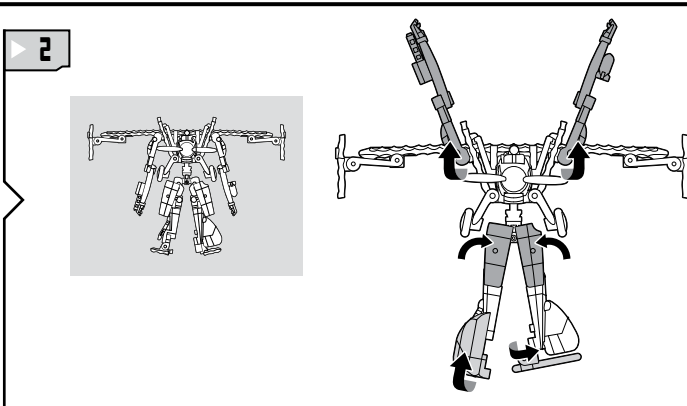

TRANSFORMERS

BLUE MAXIMUS™

LEVEL: 0 1 2 3 4 5
EASY

DECEPTICON®

NOTE: Some parts are made to detach if excessive force is applied and are designed to be reattached if separation occurs. Adult supervision may be necessary for younger children.

AGES 5+
19999/19997 Asst.

TRANSFORMERS.COM

CHANGING TO BATTLE MODE

REVERSE ORDER OF INSTRUCTIONS TO CONVERT BACK TO ROBOT.

CHANGING TO VEHICLE

REVERSE ORDER OF INSTRUCTIONS TO CONVERT BACK TO ROBOT.

TRANSFORMERS

CROSSHAIRS™

LEVEL: 0 1 2 3 4 5
EASY

AUTOBOT™

NOTE: Some parts are made to detach if excessive force is applied and are designed to be reattached if separation occurs. Adult supervision may be necessary for younger children.