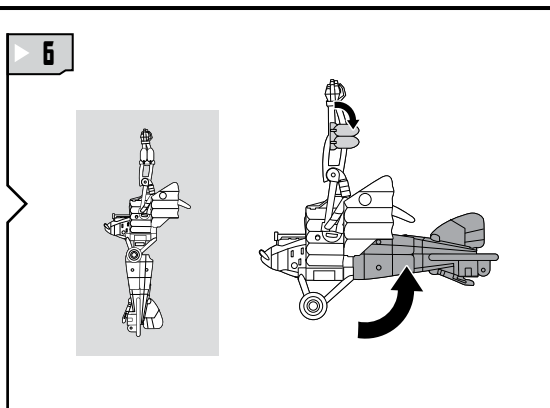

TRANSFORMERS

BLUE MAXIMUS™

LEVEL: 0 1 2 3 4 5
EASY

DECEPTICON®

NOTE: Some parts are made to detach if excessive force is applied and are designed to be reattached if separation occurs. Adult supervision may be necessary for younger children.

AGES 5+
19999/19997 Asst.

TRANSFORMERS.COM

CHANGING TO BATTLE MODE

REVERSE ORDER OF INSTRUCTIONS TO CONVERT BACK TO ROBOT.

CHANGING TO VEHICLE

REVERSE ORDER OF INSTRUCTIONS TO CONVERT BACK TO ROBOT.

TRANSFORMERS

CROSSHAIRS™

LEVEL: 0 1 2 3 4 5
EASY

AUTOBOT™

NOTE: Some parts are made to detach if excessive force is applied and are designed to be reattached if separation occurs. Adult supervision may be necessary for younger children.