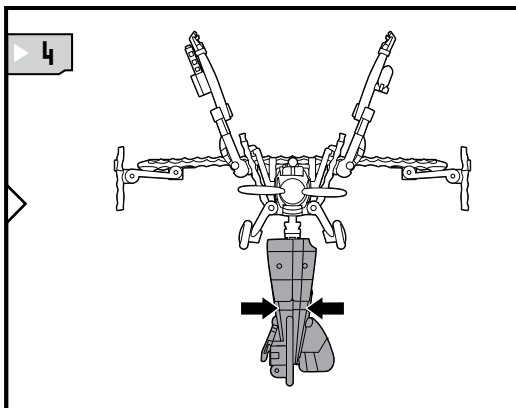

TRANSFORMERS

BLUE MAXIMUS™

LEVEL: 0 1 2 3 4 5
EASY

DECEPTICON®

NOTE: Some parts are made to detach if excessive force is applied and are designed to be reattached if separation occurs. Adult supervision may be necessary for younger children.

AGES 5+
19999/19997 Asst.

TRANSFORMERS.COM

CHANGING TO BATTLE MODE

REVERSE ORDER OF INSTRUCTIONS TO CONVERT BACK TO ROBOT.

CHANGING TO VEHICLE

REVERSE ORDER OF INSTRUCTIONS TO CONVERT BACK TO ROBOT.

TRANSFORMERS

CROSSHAIRS™

LEVEL: 0 1 2 3 4 5
EASY

AUTOBOT™

NOTE: Some parts are made to detach if excessive force is applied and are designed to be reattached if separation occurs. Adult supervision may be necessary for younger children.