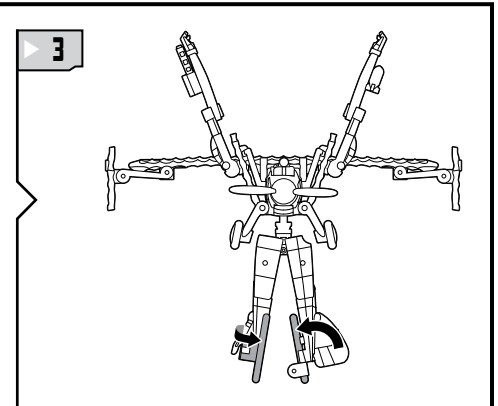

TRANSFORMERS

BLUE MAXIMUS™

LEVEL: 0 1 2 3 4 5
EASY

DECEPTICON®

NOTE: Some parts are made to detach if excessive force is applied and are designed to be reattached if separation occurs. Adult supervision may be necessary for younger children.

AGES 5+
19999/19997 Asst.

TRANSFORMERS.COM

CHANGING TO BATTLE MODE

REVERSE ORDER OF INSTRUCTIONS TO CONVERT BACK TO ROBOT.

CHANGING TO VEHICLE

REVERSE ORDER OF INSTRUCTIONS TO CONVERT BACK TO ROBOT.

TRANSFORMERS

CROSSHAIRS™

LEVEL: 0 1 2 3 4 5
EASY

AUTOBOT™

NOTE: Some parts are made to detach if excessive force is applied and are designed to be reattached if separation occurs. Adult supervision may be necessary for younger children.