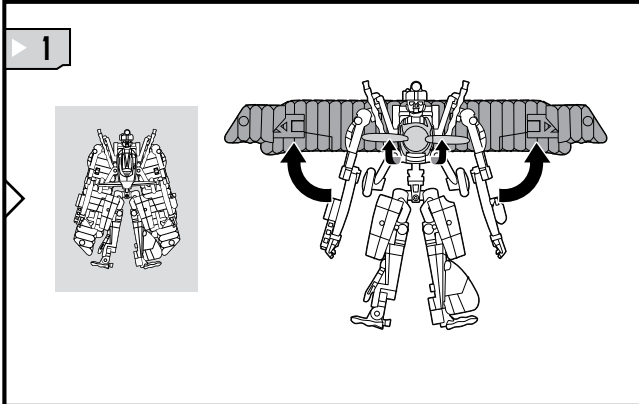

TRANSFORMERS

BLUE MAXIMUS™

LEVEL: 0 1 2 3 4 5
EASY

DECEPTICON®

NOTE: Some parts are made to detach if excessive force is applied and are designed to be reattached if separation occurs. Adult supervision may be necessary for younger children.

AGES 5+
19999/19997 Asst.

TRANSFORMERS.COM

CHANGING TO BATTLE MODE

REVERSE ORDER OF INSTRUCTIONS TO CONVERT BACK TO ROBOT.

CHANGING TO VEHICLE

REVERSE ORDER OF INSTRUCTIONS TO CONVERT BACK TO ROBOT.

TRANSFORMERS

CROSSHAIRS™

LEVEL: 0 1 2 3 4 5
EASY

AUTOBOT™

NOTE: Some parts are made to detach if excessive force is applied and are designed to be reattached if separation occurs. Adult supervision may be necessary for younger children.