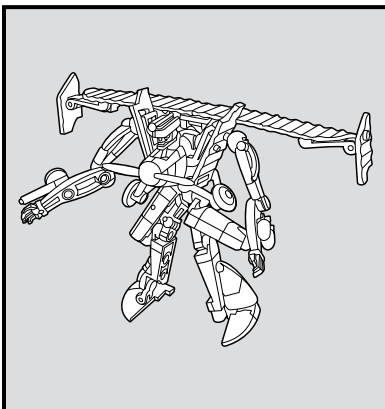

TRANSFORMERS

BLUE MAXIMUS™

LEVEL: 0 1 2 3 4 5
EASY

DECEPTICON®

NOTE: Some parts are made to detach if excessive force is applied and are designed to be reattached if separation occurs. Adult supervision may be necessary for younger children.

AGES 5+
19999/19997 Asst.

TRANSFORMERS.COM

CHANGING TO BATTLE MODE

REVERSE ORDER OF INSTRUCTIONS TO CONVERT BACK TO ROBOT.

CHANGING TO VEHICLE

REVERSE ORDER OF INSTRUCTIONS TO CONVERT BACK TO ROBOT.

TRANSFORMERS

CROSSHAIRS™

LEVEL: 0 1 2 3 4 5
EASY

AUTOBOT™

NOTE: Some parts are made to detach if excessive force is applied and are designed to be reattached if separation occurs. Adult supervision may be necessary for younger children.