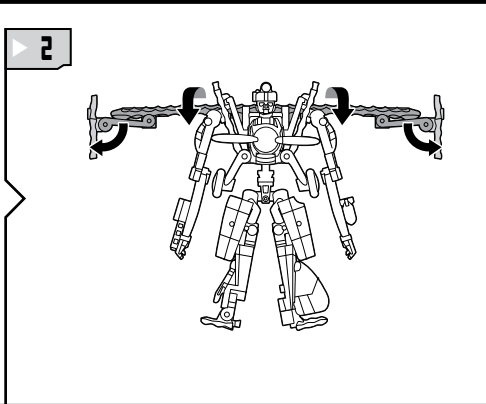

TRANSFORMERS

BLUE MAXIMUS™

LEVEL: 0 1 2 3 4 5
EASY

DECEPTICON®

NOTE: Some parts are made to detach if excessive force is applied and are designed to be reattached if separation occurs. Adult supervision may be necessary for younger children.

AGES 5+
19999/19997 Asst.

TRANSFORMERS.COM

CHANGING TO BATTLE MODE

REVERSE ORDER OF INSTRUCTIONS TO CONVERT BACK TO ROBOT.

CHANGING TO VEHICLE

REVERSE ORDER OF INSTRUCTIONS TO CONVERT BACK TO ROBOT.

TRANSFORMERS

CROSSHAIRS™

LEVEL: 0 1 2 3 4 5
EASY

AUTOBOT™

NOTE: Some parts are made to detach if excessive force is applied and are designed to be reattached if separation occurs. Adult supervision may be necessary for younger children.