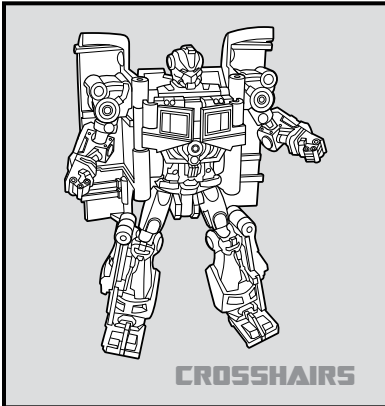

CHANGING TO VEHICLE

REVERSE ORDER OF INSTRUCTIONS
TO CONVERT BACK TO ROBOT.

P/N 7053990000

© 2010 Hasbro. All Rights Reserved.
TM & © denote U.S. Trademarks.
Manufactured under license from Tomy Company, Ltd.

Retain instructions for
future reference.

Some poses may
require hand support.

TRANSFORMERS.COM

Not suitable for children
under 3 years because of
small parts - choking hazard.