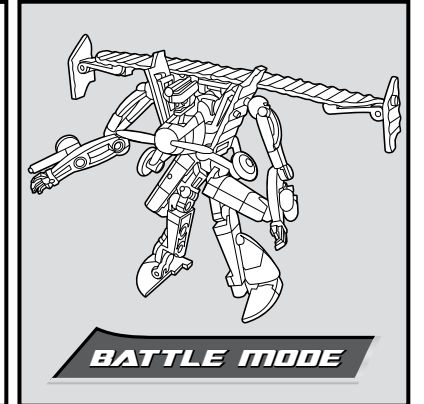

TRANSFORMERS

BLUE MAXIMUS™

LEVEL: 0 1 2 3 4 5
EASY

DECEPTICON®

NOTE: Some parts are made to detach if excessive force is applied and are designed to be reattached if separation occurs. Adult supervision may be necessary for younger children.

AGES 5+
19999/19997 Asst.

TRANSFORMERS.COM

CHANGING TO BATTLE MODE

REVERSE ORDER OF INSTRUCTIONS TO CONVERT BACK TO ROBOT.

CHANGING TO VEHICLE

REVERSE ORDER OF INSTRUCTIONS TO CONVERT BACK TO ROBOT.

TRANSFORMERS

CROSSHAIRS™

LEVEL: 0 1 2 3 4 5
EASY

AUTOBOT™

NOTE: Some parts are made to detach if excessive force is applied and are designed to be reattached if separation occurs. Adult supervision may be necessary for younger children.