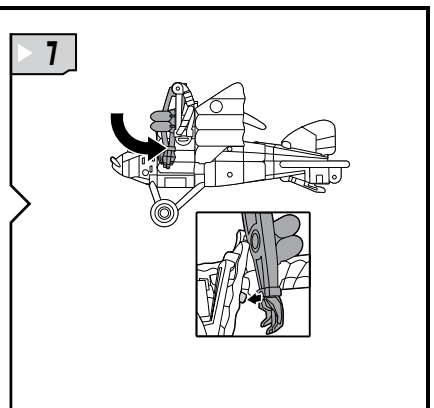

TRANSFORMERS

BLUE MAXIMUS™

LEVEL: 0 1 2 3 4 5
EASY

DECEPTICON®

NOTE: Some parts are made to detach if excessive force is applied and are designed to be reattached if separation occurs. Adult supervision may be necessary for younger children.

AGES 5+
19999/19997 Asst.

TRANSFORMERS.COM

CHANGING TO BATTLE MODE

REVERSE ORDER OF INSTRUCTIONS TO CONVERT BACK TO ROBOT.

CHANGING TO VEHICLE

REVERSE ORDER OF INSTRUCTIONS TO CONVERT BACK TO ROBOT.

TRANSFORMERS

CROSSHAIRS™

LEVEL: 0 1 2 3 4 5
EASY

AUTOBOT™

NOTE: Some parts are made to detach if excessive force is applied and are designed to be reattached if separation occurs. Adult supervision may be necessary for younger children.