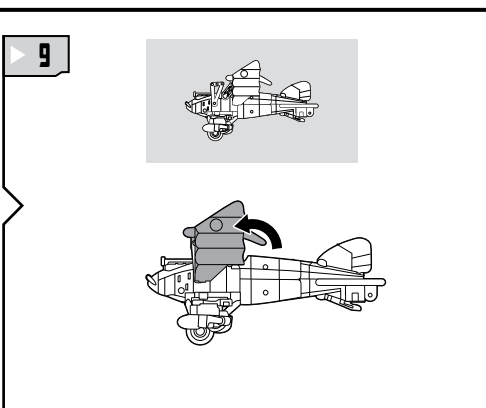

TRANSFORMERS

BLUE MAXIMUS™

LEVEL: 0 1 2 3 4 5
EASY

DECEPTICON®

NOTE: Some parts are made to detach if excessive force is applied and are designed to be reattached if separation occurs. Adult supervision may be necessary for younger children.

AGES 5+
19999/19997 Asst.

TRANSFORMERS.COM

CHANGING TO BATTLE MODE

REVERSE ORDER OF INSTRUCTIONS TO CONVERT BACK TO ROBOT.

CHANGING TO VEHICLE

REVERSE ORDER OF INSTRUCTIONS TO CONVERT BACK TO ROBOT.

TRANSFORMERS

CROSSHAIRS™

LEVEL: 0 1 2 3 4 5
EASY

AUTOBOT™

NOTE: Some parts are made to detach if excessive force is applied and are designed to be reattached if separation occurs. Adult supervision may be necessary for younger children.