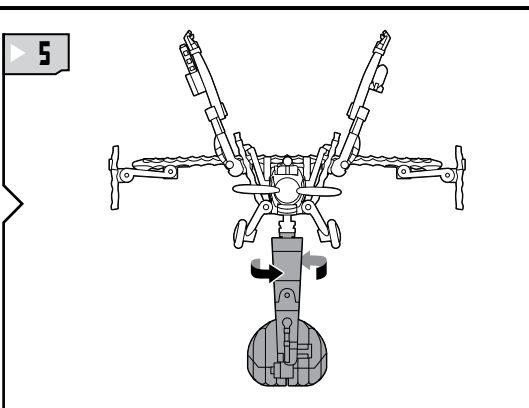

CHANGING TO VEHICLE

REVERSE ORDER OF INSTRUCTIONS TO CONVERT BACK TO ROBOT.